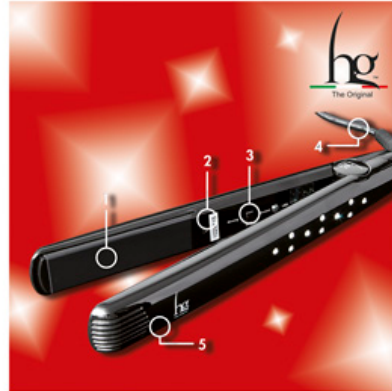

Hair Straighteners - HG

ADAMANTIUM TWIN POWER

plate with ceramic plates and tourmaline crystals

hg HAIR GODDESS

✉ bbazar@globelife.com
☎ +39 0331 1706328

ADAMANTIUM TWIN POWER

plate with ceramic plates and tourmaline crystals

Features:

- 1 ceramic plates and tourmaline crystals ;
- 2 dual Power 110-220 V;
- 3 double power 210 ° - 230 ° C;
- 4 power 150 W • 3 m cable ;
- 5 ready to use in 30 seconds.